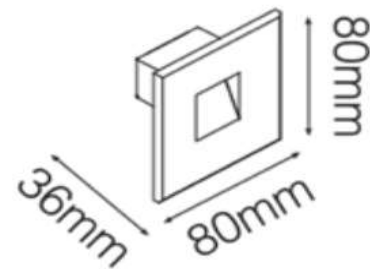

L=80mm
W=80mm
H=36mm

Frame

Aluminum die cast

Color Tempertaure

5700K

Power

1.5W

Total Luminous Flux

L70 minimum at 50,000
burning hours

Dimension diagram

Remarks:-

Address: Plot #7 Saroorpur-Nangla Industrial Area,Ballabgarh-Sohna Road,Faridabad-121005

Email: info@sovitron.com